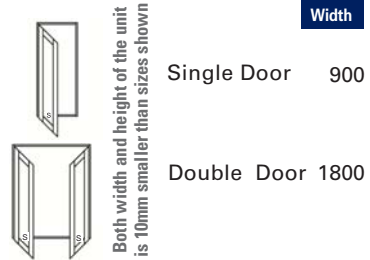

OXX

3000
3600
4200
4800
5400
6000

Both width and height of the unit is 10mm smaller than sizes shown

SIDLIGHTS

Unit height 10mm smaller than sizes shown
Width actual size shown

Width

600 for 2/4 Panel Door
900 for 2/4 Panel Door

600 for 3/6 Panel Door
900 for 3/6 Panel Door

Height - Door and Sidelights

2100mm
2400mm

OXXO

3000
3600
4000
4200
4800
5400
6000

SIG double glazed units are TSG clear combinations.

Available in Double Glazing Sealed Insulated Safety Glass and Double Glazing Sealed Insulated Safety Glass with Low-E on one side for Energy Efficiency.

LARGE PANE DOOR

Width

Single Door 900

Double Door 1800

HINGE DOOR WITH MIDRAIL

Width

Single Door 900

Double Door 1800

SIDELIGHTS

Unit height 10mm smaller than sizes shown
Width actual size shown

Width

Large Pane 600
900

With Midrail 600
900

With Vents 600
900

Height - Door and Sidelights

2100mm
2400mm