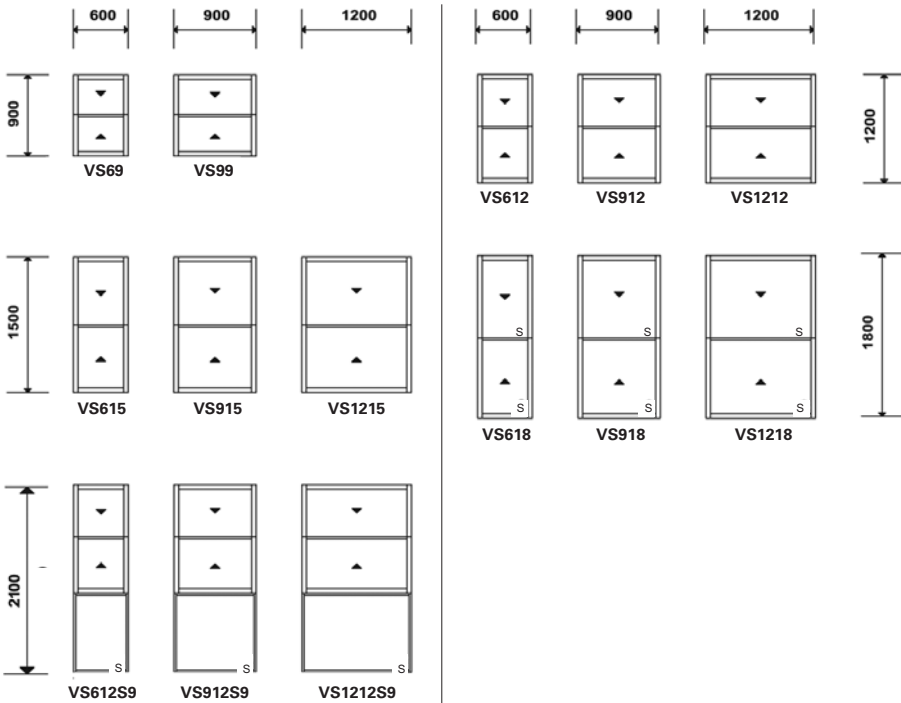

OXX

3000
3600
4200
4800
5400
6000

Both width and height of the unit is 10mm smaller than sizes shown

SIDLIGHTS

Unit height 10mm smaller than sizes shown
Width actual size shown

Width

600 for 2/4 Panel Door
900 for 2/4 Panel Door

LARGE PANE DOOR

Width

Single Door 900

Double Door 1800

HINGE DOOR WITH MIDRAIL

Width

Single Door 900

Double Door 1800

SIDELIGHTS

Unit height 10mm smaller than sizes shown
Width actual size shown

Width

Large Pane 600
900

With Midrail 600
900

With Vents 600
900

Height - Door and Sidelights

2100mm
2400mm

Sidelights can be installed on one side or both sides of the door/doors and are constructed as an integral part of the frame.

Unit 10mm smaller than size shown

Vertical Sliding Window

Mithal Aluminium & Glass