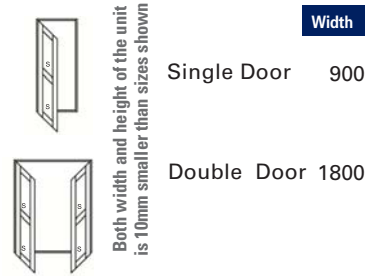

600 for 3/6 Panel Door
900 for 3/6 Panel Door

Height - Door and Sidelights

2100mm
2400mm

OXXO

3000
3600
4000
4200
4800
5400
6000

SIG double glazed units are TSG clear combinations.

Available in Double Glazing Sealed Insulated Safety Glass and Double Glazing Sealed Insulated Safety Glass with Low-E on one side for Energy Efficiency.

LARGE PANE DOOR

Width

Single Door 900

Double Door 1800

HINGE DOOR WITH MIDRAIL

Width

Single Door 900

Double Door 1800

SIDELIGHTS

Unit height 10mm smaller than sizes shown
Width actual size shown

Width

Large Pane 600
900

With Midrail 600
900

With Vents 600
900

Height - Door and Sidelights

2100mm
2400mm

Sidelights can be installed on one side or both sides of the door/doors and are constructed as an integral part of the frame.

Unit 10mm smaller than size shown

Vertical Sliding Window

Mithal Aluminium & Glass