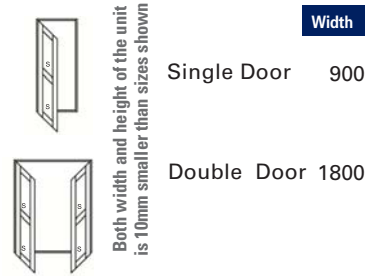

600 for 3/6 Panel Door
900 for 3/6 Panel Door

Height - Door and Sidelights

2100mm
2400mm

3000
3600
4000
4200
4800
5400
6000

OXXO

SIG double glazed units are TSG clear combinations.

Available in Double Glazing Sealed Insulated Safety Glass and Double Glazing Sealed Insulated Safety Glass with Low-E on one side for Energy Efficiency.

LARGE PANE DOOR

Width

Single Door 900

Double Door 1800

HINGE DOOR WITH MIDRAIL

Width

Single Door 900

Double Door 1800

SIDELIGHTS

Unit height 10mm smaller than sizes shown
Width actual size shown

Width

Large Pane 600
900

With Midrail 600
900

With Vents 600
900

Height - Door and Sidelights

2100mm
2400mm

Sidelights can be installed on one side or both sides of the door/doors and are constructed as an integral part of the frame.

Unit 10mm smaller than size shown

Vertical Sliding Window

Mithal Aluminium & Glass