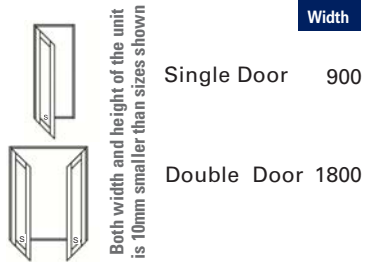

OXX

3000
3600
4200
4800
5400
6000

SIDELIGHTS

Unit height 10mm smaller than sizes shown
Width actual size shown

Width

600 for 2/4 Panel Door
900 for 2/4 Panel Door

600 for 3/6 Panel Door
900 for 3/6 Panel Door

Height - Door and Sidelights

2100mm
2400mm

OXXO

3000
3600
4000
4200
4800
5400
6000

Both width and height of the unit is 10mm smaller than sizes shown

SIG double glazed units are TSG clear combinations.

Available in Double Glazing Sealed Insulated Safety Glass and Double Glazing Sealed Insulated Safety Glass with Low-E on one side for Energy Efficiency.

LARGE PANE DOOR

HINGE DOOR WITH MIDRAIL

SIDELIGHTS

Height - Door and Sidelights

2100mm
2400mm

Sidelights can be installed on one side or both sides of the door/doors and are constructed as an integral part of the frame.