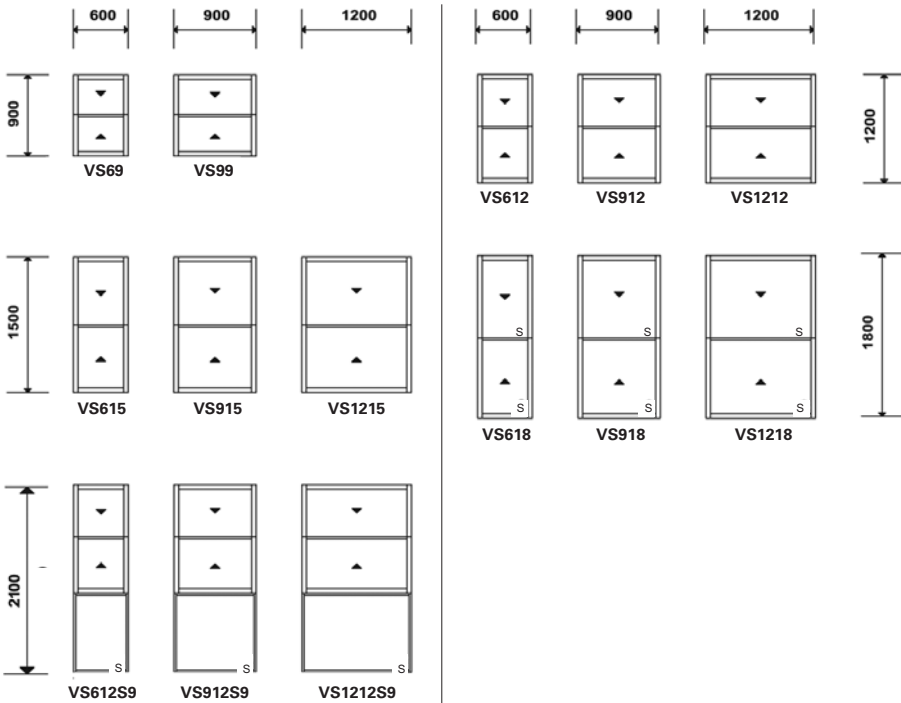

3000
3600
4200
4800
5400
6000

Both width and height of the unit is 10mm smaller than sizes shown

SIDLIGHTS

Unit height 10mm smaller than sizes shown
Width actual size shown

Width

600 for 2/4 Panel Door
900 for 2/4 Panel Door

LARGE PANE DOOR

Width

Single Door 900

Double Door 1800

HINGE DOOR WITH MIDRAIL

Width

Single Door 900

Double Door 1800

SIDELIGHTS

Unit height 10mm smaller than sizes shown
Width actual size shown

Width

Large Pane 600
900

With Midrail 600
900

With Vents 600
900

Height - Door and Sidelights

2100mm
2400mm

Sidelights can be installed on one side or both sides of the door/doors and are constructed as an integral part of the frame.

Unit 10mm smaller than size shown

Vertical Sliding Window

Mithal Aluminium & Glass