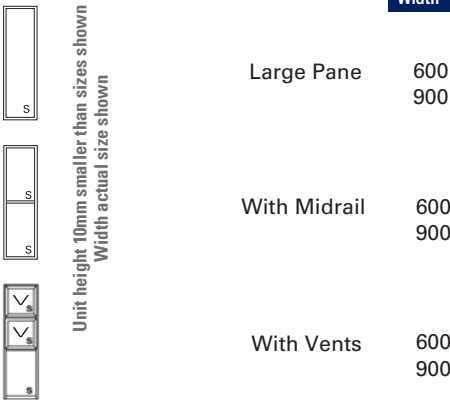

OXX

3000
3600
4200
4800
5400
6000

SIDELIGHTS

Unit height 10mm smaller than sizes shown
Width actual size shown

Width

600 for 2/4 Panel Door
900 for 2/4 Panel Door

600 for 3/6 Panel Door
900 for 3/6 Panel Door

Height - Door and Sidelights

2100mm
2400mm

OXXO

3000
3600
4000
4200
4800
5400
6000

Both width and height of the unit is 10mm smaller than sizes shown

SIG double glazed units are TSG clear combinations.

Available in Double Glazing Sealed Insulated Safety Glass and Double Glazing Sealed Insulated Safety Glass with Low-E on one side for Energy Efficiency.

LARGE PANE DOOR

HINGE DOOR WITH MIDRAIL

SIDELIGHTS

Height - Door and Sidelights

2100mm
2400mm

Sidelights can be installed on one side or both sides of the door/doors and are constructed as an integral part of the frame.