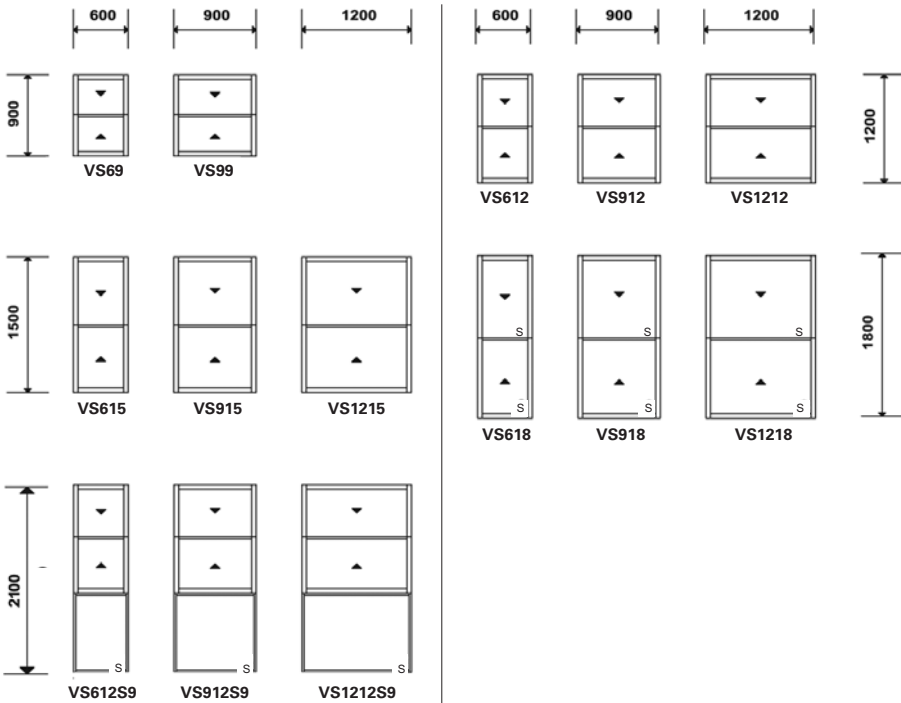

Standard 2100mm
Non Standard 2400mm

OX

1500
1800
2000
2100
2400
2700
3000

OXX

2210
2660
2960
3110
3560
4010
4460

OXXO

3000
3600
4000
4200
4800
5400
6000

Both width and height of the unit is 10mm smaller than sizes shown

OXX

3000
3600
4200
4800
5400
6000

SIDELIGHTS

Unit height 10mm smaller than sizes shown
Width actual size shown

Width

600 for 2/4 Panel Door
900 for 2/4 Panel Door

600 for 3/6 Panel Door
900 for 3/6 Panel Door

Height - Door and Sidelights

2100mm
2400mm

OXXO

3000
3600
4000
4200
4800
5400
6000

Both width and height of the unit is 10mm smaller than sizes shown

SIG double glazed units are TSG clear combinations.

Available in Double Glazing Sealed Insulated Safety Glass and Double Glazing Sealed Insulated Safety Glass with Low-E on one side for Energy Efficiency.

LARGE PANE DOOR

HINGE DOOR WITH MIDRAIL

SIDELIGHTS

Height - Door and Sidelights

2100mm
2400mm

Sidelights can be installed on one side or both sides of the door/doors and are constructed as an integral part of the frame.