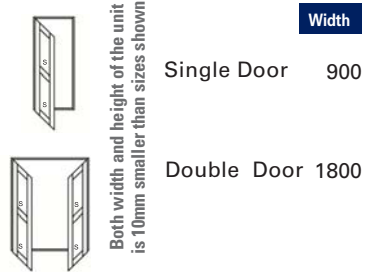

Available in Double Glazing Sealed Insulated Safety Glass and Double Glazing Sealed Insulated Safety Glass with Low-E on one side for Energy Efficiency.

0 = fixed X = sliding

Width

OX

1500
1800
2000
2100
2400
2700
3000

OXX

3000
3600
4200
4800
5400
6000

SIDELIGHTS

Unit height 10mm smaller than sizes shown
Width actual size shown

Width

600 for 2/4 Panel Door
900 for 2/4 Panel Door

600 for 3/6 Panel Door
900 for 3/6 Panel Door

Height - Door and Sidelights

2100mm
2400mm

OXXO

3000
3600
4000
4200
4800
5400
6000

Both width and height of the unit is 10mm smaller than sizes shown

SIG double glazed units are TSG clear combinations.

Available in Double Glazing Sealed Insulated Safety Glass and Double Glazing Sealed Insulated Safety Glass with Low-E on one side for Energy Efficiency.

LARGE PANE DOOR

HINGE DOOR WITH MIDRAIL

SIDELIGHTS

Height - Door and Sidelights

2100mm
2400mm

Sidelights can be installed on one side or both sides of the door/doors and are constructed as an integral part of the frame.