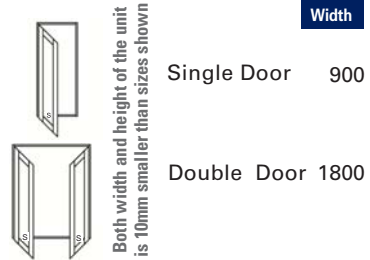

3000
3600
4200
4800
5400
6000

Both width and height of the unit is 10mm smaller than sizes shown

SIDLIGHTS

Unit height 10mm smaller than sizes shown
Width actual size shown

Width

600 for 2/4 Panel Door
900 for 2/4 Panel Door

600 for 3/6 Panel Door
900 for 3/6 Panel Door

Height - Door and Sidelights

2100mm
2400mm

3000
3600
4000
4200
4800
5400
6000

OXXO

SIG double glazed units are TSG clear combinations.

Available in Double Glazing Sealed Insulated Safety Glass and Double Glazing Sealed Insulated Safety Glass with Low-E on one side for Energy Efficiency.

LARGE PANE DOOR

Width

Single Door 900

Double Door 1800

HINGE DOOR WITH MIDRAIL

Width

Single Door 900

Double Door 1800

SIDELIGHTS

Unit height 10mm smaller than sizes shown
Width actual size shown

Width

Large Pane 600
900

With Midrail 600
900

With Vents 600
900

Height - Door and Sidelights

2100mm
2400mm